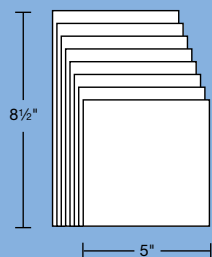

stitched inserts

stitched insert features

- » stock: gloss coated white 80 lb. text
- » imprint: full color (both sides)
- » size: 11" x 17" open; 8½" x 11" closed.
additional sheet sizes available, please inquire.

Item Number UF8-ISC
Style ISC

stitched inserts	smart art code	# of sheets	# of pages	1000	2500	5000
ISC	4C	1	4	\$1,350.00	1,915.00	2,963.00
ISC	4C	2	8	\$1,880.00	2,747.00	4,342.00
ISC	4C	3	12	\$2,587.00	3,868.00	5,928.00
ISC	4C	4	16	\$3,277.00	4,992.00	7,600.00

(R) Price includes two-sided printing and stitching. For smart artwork guidelines see page 25.
Production time: Add 5 working days to folder production.

stepped inserts

Item Number UF8-ISP-FL3
Fits Literature Folder
Style FL3

Item Number UF8-ISP-FL2
Fits Mini Folder
Style FL2

Item Number UF8-ISP-FL1
Fits 9" x 12" Folder
Style FL1

stepped insert features

- » horizontal stepped inserts shown. vertical stepped inserts available, please contact us for a quote.
- » stock: gloss coated or matte text white 80 lb.
- » size: 8½" x 11", 5" x 8½", 3½" x 8½", insert sheets have ½" difference in height. additional sheet sizes available, please inquire.
- » collate: price includes collating and insertion.
- » all inserts will be placed in the right pocket unless specified otherwise.