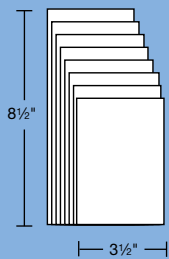

stitched inserts

stitched insert features

- » stock: gloss coated white 80 lb. text
- » imprint: full color (both sides)
- » size: 11" x 17" open; 8½" x 11" closed.
additional sheet sizes available, please inquire.

Item Number UF8-ISC
Style ISC

stitched inserts	smart art code	# of sheets	# of pages	1000	2500	5000
ISC	4C	1	4	\$1,350.00	1,915.00	2,963.00
ISC	4C	2	8	\$1,880.00	2,747.00	4,342.00
ISC	4C	3	12	\$2,587.00	3,868.00	5,928.00
ISC	4C	4	16	\$3,277.00	4,992.00	7,600.00

(R) Price includes two-sided printing and stitching. For smart artwork guidelines see page 25.
Production time: Add 5 working days to folder production.

stepped inserts

Item Number UF8-ISP-FL3
Fits Literature Folder
Style FL3

Item Number UF8-ISP-FL2
Fits Mini Folder
Style FL2

Item Number UF8-ISP-FL1
Fits 9" x 12" Folder
Style FL1

stepped insert features

- » horizontal stepped inserts shown. vertical stepped inserts available, please contact us for a quote.
- » stock: gloss coated or matte text white 80 lb.
- » size: 8½" x 11", 5" x 8½", 3½" x 8½", insert sheets have ½" difference in height. additional sheet sizes available, please inquire.
- » collate: price includes collating and insertion.
- » all inserts will be placed in the right pocket unless specified otherwise.