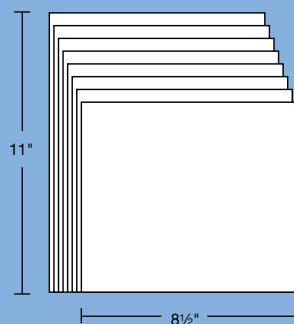

stitched inserts

stitched insert features

- » stock: gloss coated white 80 lb. text
- » imprint: full color (both sides)
- » size: 11" x 17" open; 8½" x 11" closed.
additional sheet sizes available, please inquire.

Item Number UF8-ISC
Style ISC

stitched inserts	smart art code	# of sheets	# of pages	1000	2500	5000
ISC	4C	1	4	\$1,350.00	1,915.00	2,963.00
ISC	4C	2	8	\$1,880.00	2,747.00	4,342.00
ISC	4C	3	12	\$2,587.00	3,868.00	5,928.00
ISC	4C	4	16	\$3,277.00	4,992.00	7,600.00

(R) Price includes two-sided printing and stitching. For smart artwork guidelines see page 25.
Production time: Add 5 working days to folder production.

stepped inserts

Item Number UF8-ISP-FL3
Fits Literature Folder
Style FL3

Item Number UF8-ISP-FL2
Fits Mini Folder
Style FL2

Item Number UF8-ISP-FL1
Fits 9" x 12" Folder
Style FL1

stepped insert features

- » horizontal stepped inserts shown. vertical stepped inserts available, please contact us for a quote.
- » stock: gloss coated or matte text white 80 lb.
- » size: 8½" x 11", 5" x 8½", 3½" x 8½", insert sheets have ½" difference in height. additional sheet sizes available, please inquire.
- » collate: price includes collating and insertion.
- » all inserts will be placed in the right pocket unless specified otherwise.